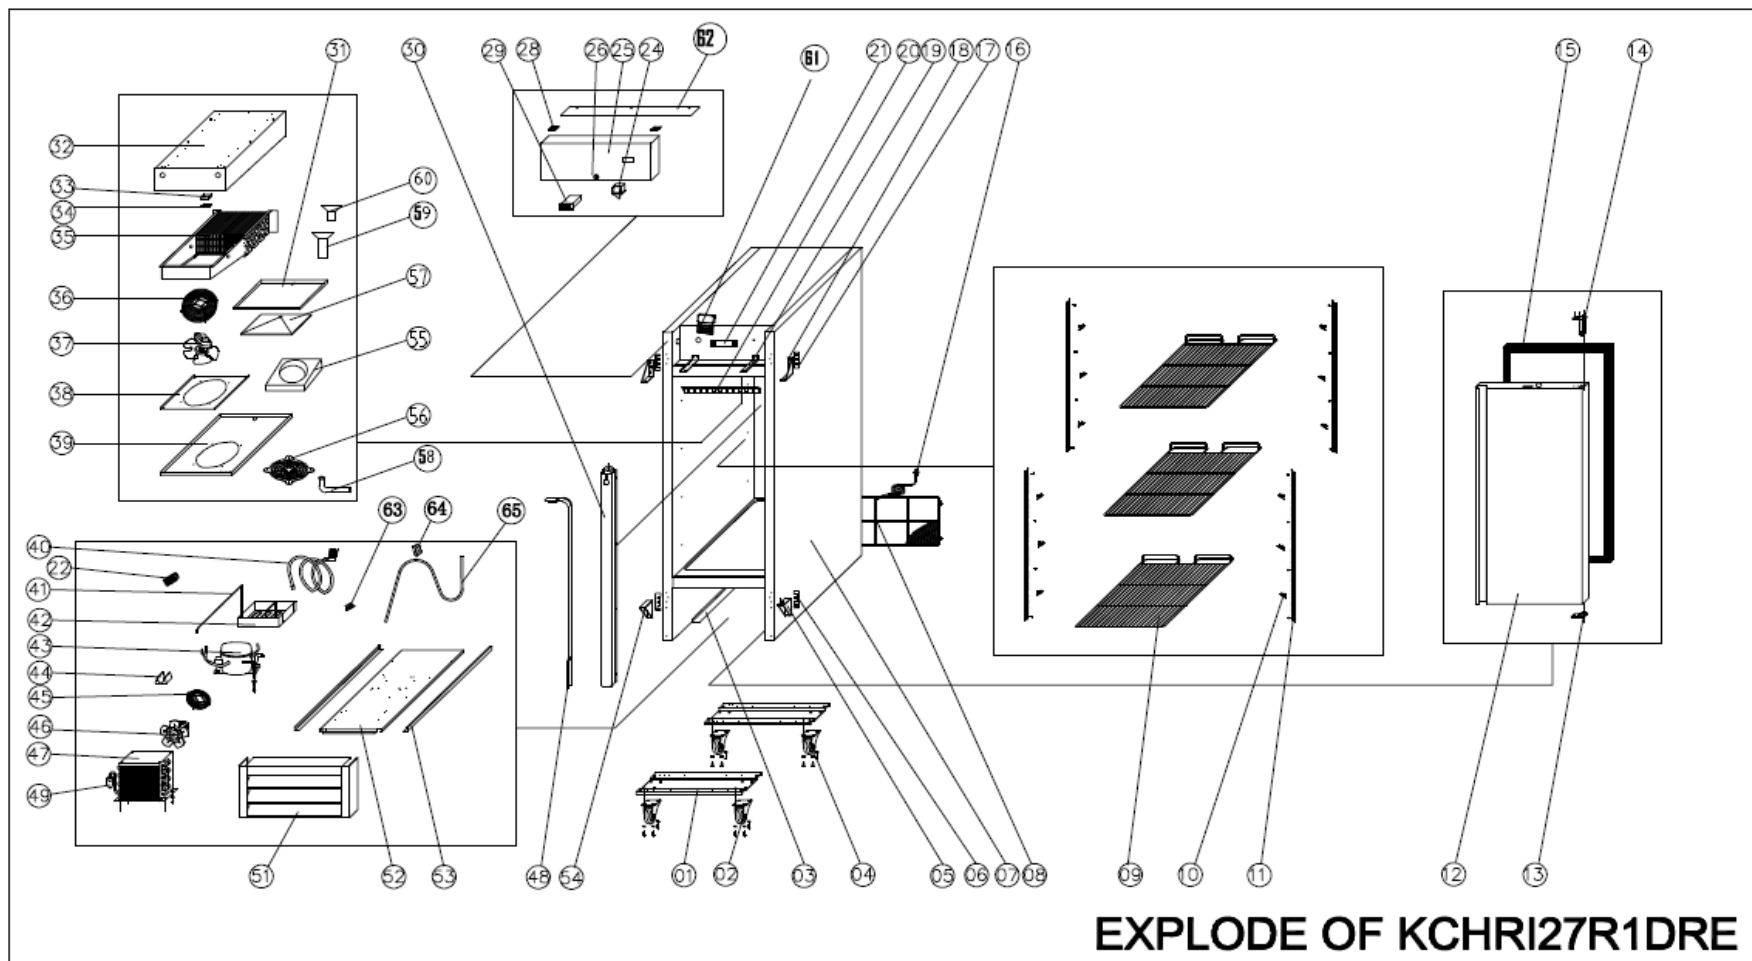

38	Circle Fan Support	ALL	1PC	0USK28	KCHRI27R1DRE	738241
39	Circle Fan Cover	<14920110	1PC	0USF18	KCHRI27R1DRE	738241
		≥14920110	1PC	0USDIR	KCHRI27R1DRE	738241
40	Helix Suction Pipe+Capillary B	ALL	1PC	0USH15	KCHRI27R1DRE	738241
41	Evaporate Pipe	ALL	1PC	0USG17	KCHRI27R1DRE	738241
42	Water Box	ALL	1PC	0USI29	KCHRI27R1DRE	738241
43	Compressor	ALL	1PC	0USF23	KCHRI27R1DRE	738241
43a	COMPRESSOR ELECTRICAL COMPONENT SET	ALL	1PC	0USDF0	KCHRI27R1DRE	738241
44	DRIER SUPPORT	ALL	1PC	0USI78	KCHRI27R1DRE	738241
45	BASKET GUARD GRILLS	ALL	1PC	0USDIJ	KCHRI27R1DRE	738241
46	Condenser Fan	ALL	1PC	0USF15	KCHRI27R1DRE	738241
46a	CONDENSER FAN BLADE	ALL	1PC	0USC4J	KCHRI27R1DRE	738241
47	Condenser	ALL	1PC	0USF34	KCHRI27R1DRE	738241
48	Vertical Suction Pipe+Capillary A	ALL	1PC	0USI21	KCHRI27R1DRE	738241
49	Filter Drier	ALL	1PC	0USG66	KCHRI27R1DRE	738241
49a	CAPILLARY	ALL	1PC	0USL42	KCHRI27R1DRE	738241
51	Down Panel	ALL	1PC	0USF97	KCHRI27R1DRE	738241
52	Unit Board	ALL	1PC	0USJ70	KCHRI27R1DRE	738241
53	Guide Of Unit Board/Left	ALL	1PC	0USJ69	KCHRI27R1DRE	738241
53a	Guide Of Unit Board/Right	ALL	1PC	0USN84	KCHRI27R1DRE	738241
54	Plastic Door Hinge Cover /Down left	ALL	1PC	0USDGV	KCHRI27R1DRE	738241
55	Wind Guide Foam	ALL	1PC	0USI41	KCHRI27R1DRE	738241
56	Fan Grill	ALL	1PC	0USDD8	KCHRI27R1DRE	738241
57	Keep Warm Board	ALL	1PC	0USH22	KCHRI27R1DRE	738241
58	WATER PIPE	ALL	1PC	0USI36	KCHRI27R1DRE	738241
58a	Vacuum Valve	ALL	1PC	0USDR8	KCHRI27R1DRE	738241
59	Drain Pipe (A Int)	ALL	1PC	096261	KCHRI27R1DRE	738241
60	DRAIN PIPE(B EXT)	ALL	1PC	096263	KCHRI27R1DRE	738241
61	Controller Protector box	ALL	1PC	0USN72	KCHRI27R1DRE	738241
61a	Controller Protector cover	ALL	1PC	0USN73	KCHRI27R1DRE	738241
62	TOP COVER	ALL	1PC	0USN85	KCHRI27R1DRE	738241
63	DRAIN FIXER	ALL	1PC	0USN75	KCHRI27R1DRE	738241
64	DRAIN HOLDER	ALL	1PC	0USN86	KCHRI27R1DRE	738241
65	DRAIN PIPE	ALL	1PC	0USN87	KCHRI27R1DRE	738241

EXPLODE OF KCHRI27R1DRE